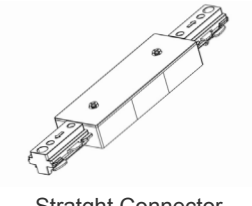

Straight Connector
TR-SC-BK
TR-SC-WH