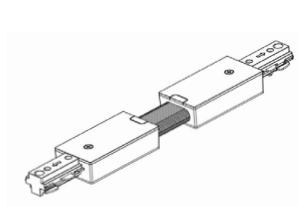

Accessories:

Blank = No Option For Accessories

- TR-TC-BK = 3-Wire Track T Connector, Black
- TR-TC-WH = 3-Wire Track T Connector, White
- TR-XC-BK = 3-Wire Track X Connector, Black
- TR-XC-WH = 3-Wire Track X Connector, White
- TR-FLEXC-BK = 3-Wire Track Flex Connector, Black
- IR-FLEXC-WH = 3-Wire Track Flex Connector, White
- TR-FC-BK = 3-Wire Track Floating Canopy, Black
- TR-FC-WH = 3-Wire Track Floating Canopy, White
- TR-MONC-BK = 3-Wire Track Mono Canopy, Black
- IR-MONC-WH = 3-Wire Track Mono Canopy, White
- IR-JBEF-BK = 3-Wire Track J-Box End Feed Kit, Black
- TR-JBEF-WH = 3-Wire Track J-Box End Feed Kit, White
- TR-CCON-BK = 3-Wire Track Conduit Connector, Black
- TR-CCON-WH = 3-Wire Track Conduit Connector, White
- TR-EC-BK = 3-Wire Track End Cap, Black
- TR-EC-WH = 3-Wire Track End Cap, White
- TR-EXTCON-BK = 3-Wire Track To Track Extension Connector, Black
- TR-EXTCON-WH = 3-Wire Track To Track Extension Connector, White

Accessories:

End Cap
TR-EC-BK
TR-EC-WH

Flexible Connector
TR-FLEXC-BK
TR-FLEXC-WH

L Connector
TR-LC-BK
TR-LC-WH

Live End Connector
TR-LE-BK
TR-LE-WH

X Connector
TR-XC-BK
TR-XC-WH

Mini Joiner
TR-MC-BK
TR-MC-WH