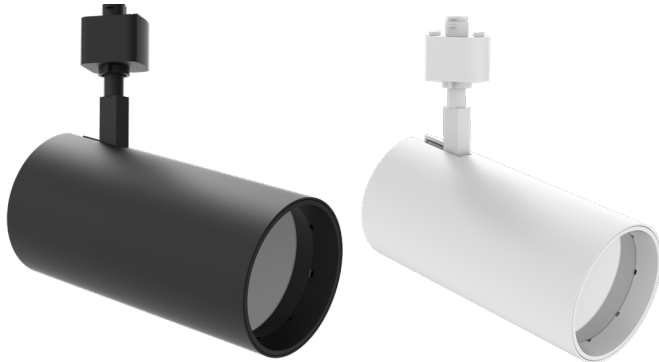

TRS SERIES Commercial Lighting

TRS-20-30W-MCTP-36D-WH

TRS-20-30W-MCTP-36D-BK

BUILDER SERIES TRACK HEADS WITH EXT. DRIVERS, POWER AND CCT ADJUSTABLE

MCTP Multi Color Temperature & Multi Power/Wattage (Selectable)

WESTGATE
THE FUTURE IS HERE...AND IT'S QUITE BRIGHT!

Customer Name: _____

Project Name: _____

Note: _____

Type: _____

10.9" (W) x 4" (H) x 3.34" (D)

This versatile track lighting solution offers selectable wattage and CCT (Correlated Color Temperature) options, providing flexibility to meet various lighting needs. Available in both H-Type and J-Type configurations, with a convenient conversion kit to adapt between types, ensuring compatibility and ease of installation. Ideal for retail, gallery, and commercial applications where precise illumination control is essential.

Features

- High Light Transmittance, Anti-UV and Fire Resistant PC Lens
- 7-Year Warranty
- Die-Cast Aluminum With Powder Coat Finish
- Multi CCT and Power (Switches are on back of the fixture)

Technical Specifications

Electrical:

- Voltage: 120-277VAC 60Hz
- Wattage: 20W/25W/30W
- Power Factor: >0.95
- Efficacy: 90 LPW

Mechanical:

- Die-Cast Aluminum, Powder Coated Finish
- 90° vertical adjustment, 358° rotation
- Lens: Clear Tempered Glass Lens Secured To Housing By Threaded Lens Cap
- Effortlessly installed into H-Type single-circuit track
- Operating Temperature: -4°F to 104°F
- 7-Year Warranty