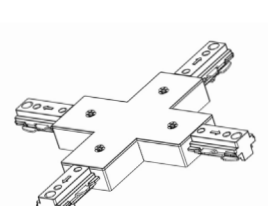

Accessories:

Blank = No Option For Accessories

- TR-TC-BK = 3-Wire Track T Connector, Black
- TR-TC-WH = 3-Wire Track T Connector, White
- TR-XC-BK = 3-Wire Track X Connector, Black
- TR-XC-WH = 3-Wire Track X Connector, White
- TR-FLEXC-BK = 3-Wire Track Flex Connector, Black
- IR-FLEXC-WH = 3-Wire Track Flex Connector, White
- TR-FC-BK = 3-Wire Track Floating Canopy, Black
- TR-FC-WH = 3-Wire Track Floating Canopy, White
- TR-MONC-BK = 3-Wire Track Mono Canopy, Black
- IR-MONC-WH = 3-Wire Track Mono Canopy, White
- IR-JBEF-BK = 3-Wire Track J-Box End Feed Kit, Black
- TR-JBEF-WH = 3-Wire Track J-Box End Feed Kit, White
- TR-CCON-BK = 3-Wire Track Conduit Connector, Black
- TR-CCON-WH = 3-Wire Track Conduit Connector, White
- TR-EC-BK = 3-Wire Track End Cap, Black
- TR-EC-WH = 3-Wire Track End Cap, White
- TR-EXTCON-BK = 3-Wire Track To Track Extension Connector, Black
- TR-EXTCON-WH = 3-Wire Track To Track Extension Connector, White

Accessories:

End Cap
TR-EC-BK
TR-EC-WH

Flexible Connector
TR-FLEXC-BK
TR-FLEXC-WH

L Connector
TR-LC-BK
TR-LC-WH

Live End Connector
TR-LE-BK
TR-LE-WH

X Connector
TR-XC-BK
TR-XC-WH

Mini Joiner
TR-MC-BK
TR-MC-WH

Monopoint Canopy
TR-MONC-BK
TR-MONC-WH

Straight Connector
TR-SC-BK
TR-SC-WH

T Connector
TR-TC-BK
TR-TC-WH

Track Floating
TR-FC-BK
TR-FC-WH

Track
TR-2FT-BK
TR-2FT-WH
TR-4FT-BK
TR-4FT-WH
TR-6FT-BK
TR-6FT-WH
TR-8FT-BK
TR-8FT-WH