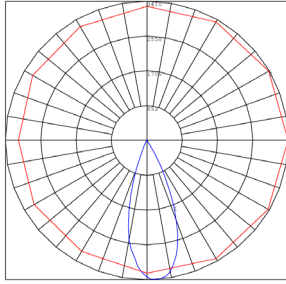

Phone: (877) 805-2252 | Fax: (877) 805-2252
www.westgatemfg.com |

WG-20241014

Photometrics: TRS-20-30W-MCTP-36D

Area 25'x 25' Mounting Height: 9'

Other Views:

Side View

Side View

Side View