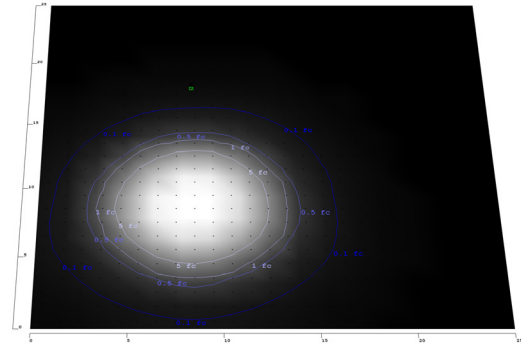

Phone: (877) 805-2252 | Fax: (877) 805-2252
www.westgatemfg.com |

WG-20241014

Photometrics: TRS-20-30W-MCTP-36D

Area 25'x 25' Mounting Height: 9'

Other Views:

Side View

Side View

Side View