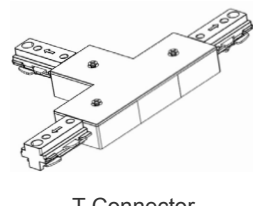

T Connector
TR-TC-BK
TR-TC-WH